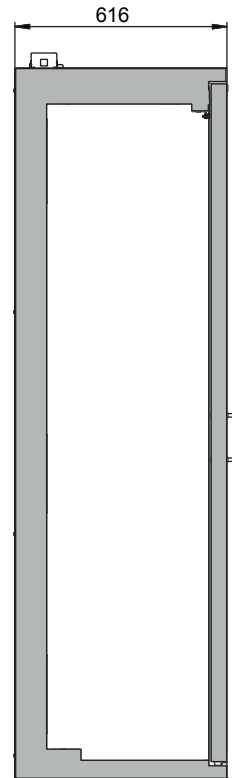

- **No unauthorised use:** door lockable with profile cylinder (integration in an existing locking system possible)
- **Easy alignment:** adjusting aids to compensate for uneven floor
- **Easy mounting of connecting pipes and gas fittings:** large interior height (1890 mm), many lead-through possibilities on the top of the cabinet
- **Ventilation:** integrated air ducts ready for connection (DN 75) to a technical exhaust, even ventilation inside the cabinet

Dimensions

Width (external)	598.00 mm
Depth (external)	616.00 mm
Height (external)	2050.00 mm
Width (internal)	494.00 mm
Depth (internal)	479.00 mm
Height (internal)	1874.00 mm

The available internal dimensions can vary depending on the interior equipment package.

General Information

Number of doors	1
Door opening angle	180.00°
Depth with open doors	1136 mm
x 50-litre gas cylinders	2 piece
Customs tariff number	94032080

Front view

Side view

Top view

ООО «Диаэм»

Москва