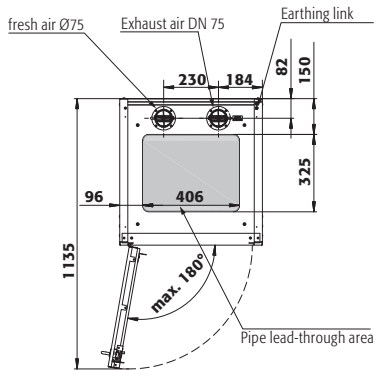

Dimensions

Width (external)	598.00 mm
Depth (external)	616.00 mm
Height (external)	2050.00 mm
Width (internal)	494.00 mm
Depth (internal)	479.00 mm
Height (internal)	1874.00 mm

The available internal dimensions can vary depending on the interior equipment package.

General Information

Number of doors	1
Door opening angle	180.00°
Depth with open doors	1136 mm
x 50-litre gas cylinders	2 piece
Customs tariff number	94032080

Front view

Side view

Top view

ООО «Диаэм»

Москва