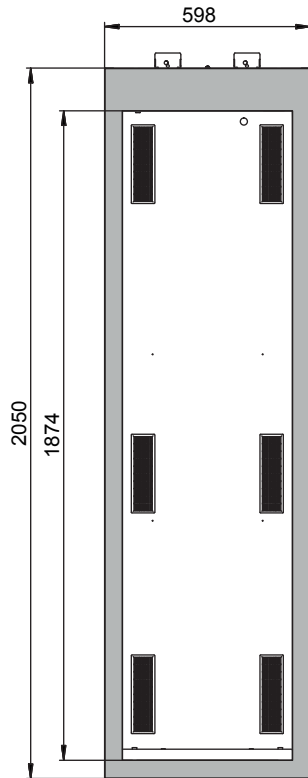

- **No unauthorised use:** door lockable with profile cylinder (integration in an existing locking system possible)
- **Easy alignment:** adjusting aids to compensate for uneven floor
- **Easy mounting of connecting pipes and gas fittings:** large interior height (1890 mm), many lead-through possibilities on the top of the cabinet
- **Ventilation:** integrated air ducts ready for connection (DN 75) to a technical exhaust, even ventilation inside the cabinet

Dimensions

Width (external)	598.00 mm
Depth (external)	616.00 mm
Height (external)	2050.00 mm
Width (internal)	494.00 mm
Depth (internal)	479.00 mm
Height (internal)	1874.00 mm

The available internal dimensions can vary depending on the interior equipment package.

General Information

Number of doors	1
Door opening angle	180.00°
Depth with open doors	1136 mm
x 50-litre gas cylinders	2 piece
Customs tariff number	94032080

Front view

Side view

Top view

ООО «Диаэм»

Москва