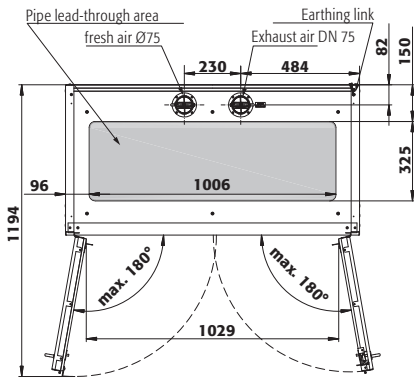

Top view

000 «Диаэм»

Москва
ул. Магаданская, д. 7, к. 3 ■ тел./факс: (495) 745-0508 ■ sales@dia-m.ru

www.dia-m.ru

С.-Петербург
+7 (812) 372-6040
spb@dia-m.ru

Новосибирск
+7 (383) 328-0048
nsk@dia-m.ru

Воронеж
+7 (473) 232-4412
vrn@dia-m.ru

Йошкар-Ола
+7 (927) 880-3676
nba@dia-m.ru

Красноярск
+7 (923) 303-0152
krsk@dia-m.ru

Казань
+7 (843) 210-2080
kazan@dia-m.ru

Ростов-на-Дону
+7 (863) 303-5500
rnd@dia-m.ru

Екатеринбург
+7 (912) 658-7606
ekb@dia-m.ru

Кемерово
+7 (923) 158-6753
kemerovo@dia-m.ru

Армения
+7 (094) 01-0173
armenia@dia-m.ru