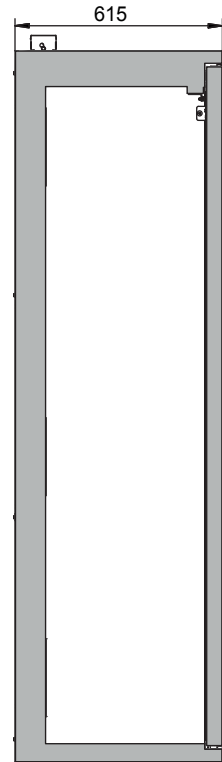

Side view

000 «Диаэм»

Москва
ул. Магаданская, д. 7, к. 3 ■ тел./факс: (495) 745-0508 ■ sales@dia-m.ru

www.dia-m.ru

С.-Петербург
+7 (812) 372-6040
spb@dia-m.ru

Новосибирск
+7 (383) 328-0048
nsk@dia-m.ru

Воронеж
+7 (473) 232-4412
vrn@dia-m.ru

Йошкар-Ола
+7 (927) 880-3676
nba@dia-m.ru

Красноярск
+7 (923) 303-0152
krsk@dia-m.ru

Казань
+7 (843) 210-2080
kazan@dia-m.ru

Ростов-на-Дону
+7 (863) 303-5500
rnd@dia-m.ru

Екатеринбург
+7 (912) 658-7606
ekb@dia-m.ru

Кемерово
+7 (923) 158-6753
kemerovo@dia-m.ru

Армения
+7 (094) 01-0173
armenia@dia-m.ru