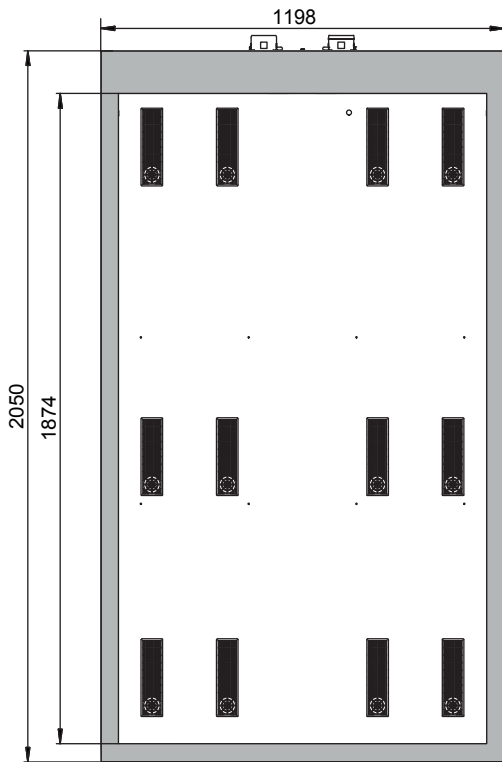

**Dimensions**

<b>Width (external)</b>	1198.00 mm
<b>Depth (external)</b>	616.00 mm
<b>Height (external)</b>	2050.00 mm
<b>Width (internal)</b>	1094.00 mm
<b>Depth (internal)</b>	479.00 mm
<b>Height (internal)</b>	1874.00 mm

The available internal dimensions can vary depending on the interior equipment package.

**Weight / Load**

<b>Weight without interior equipment</b>	485 kg
<b>Distributed load</b>	560.00 kg/m <sup>2</sup>
<b>Maximum load</b>	600 kg

**General Information**

<b>Number of doors</b>	2
<b>Door opening angle</b>	180.00°
<b>Depth with open doors</b>	1201 mm
<b>x 50-litre gas cylinders</b>	4 piece
<b>Customs tariff number</b>	94032080

Front view