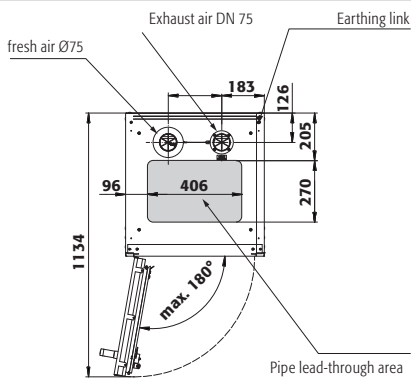

Available equipment:

- Standard interior equipment – complete with mounting rails, rolling ramp and cylinder retainer

Dimensions

Width (external)	598.00 mm
Depth (external)	615.00 mm
Height (external)	2050.00 mm
Width (internal)	477.00 mm
Depth (internal)	425.00 mm
Height (internal)	1858.00 mm

General Information

Number of doors	1
Door opening angle	180.00°
Depth with open doors	1135 mm
x 50-litre gas cylinders	2 piece
Customs tariff number	94032080

Front view

Side view

Top view

000 «Диаэм»

Москва
ул. Магаданская, д. 7, к. 3 ■ тел./факс: (495) 745-0508 ■ sales@dia-m.ru