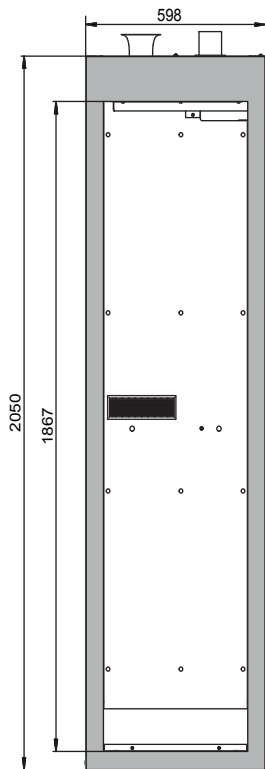

- **No unauthorised use:** door lockable with profile cylinder (integration in an existing locking system possible)
- **Easy alignment:** adjusting aids to compensate for uneven floor
- **Easy mounting of connecting pipes and gas fittings:** large interior height (1890 mm), many lead-through possibilities on the top of the cabinet
- **Ventilation:** integrated air ducts ready for connection (DN 75) to a technical exhaust, even ventilation inside the cabinet
- **Tested and certified:** according to the stricter GS principles

Available equipment:

- Standard interior equipment – complete with mounting rails, rolling ramp and cylinder retainer

Dimensions

Width (external)	598.00 mm
Depth (external)	615.00 mm
Height (external)	2050.00 mm
Width (internal)	477.00 mm
Depth (internal)	425.00 mm
Height (internal)	1858.00 mm

The available internal dimensions can vary depending on the interior equipment package.

Weight / Load

Weight without interior equipment	365 kg
Distributed load	999.00 kg/m ²
Maximum load	600 kg

Ventilation

General Information

Number of doors	1
Door opening angle	180.00°
Depth with open doors	1135 mm
x 50-litre gas cylinders	2 piece
Customs tariff number	94032080

Front view

Side view

Top view

000 «Диаэм»

Москва
ул. Магаданская, д. 7, к. 3 ■ тел./факс: (495) 745-0508 ■ sales@dia-m.ru