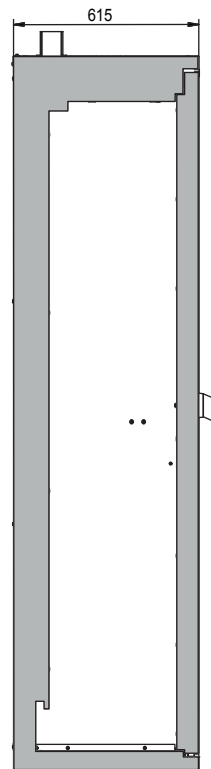

- **No unauthorised use:** door lockable with profile cylinder (integration in an existing locking system possible)
- **Easy alignment:** adjusting aids to compensate for uneven floor
- **Easy mounting of connecting pipes and gas fittings:** large interior height (1890 mm), many lead-through possibilities on the top of the cabinet
- **Ventilation:** integrated air ducts ready for connection (DN 75) to a technical exhaust, even ventilation inside the cabinet
- **Tested and certified:** according to the stricter GS principles

Available equipment:

- Standard interior equipment – complete with mounting rails, rolling ramp and cylinder retainer

Dimensions

Width (external)	598.00 mm
Depth (external)	615.00 mm
Height (external)	2050.00 mm
Width (internal)	477.00 mm
Depth (internal)	425.00 mm
Height (internal)	1858.00 mm

The available internal dimensions can vary depending on the interior equipment package.

Weight / Load

Weight without interior equipment	365 kg
Distributed load	999.00 kg/m ²
Maximum load	600 kg

Ventilation

General Information

Number of doors	1
Door opening angle	180.00°
Depth with open doors	1135 mm
x 50-litre gas cylinders	2 piece
Customs tariff number	94032080

Front view

Side view

Top view

000 «Диаэм»

Москва
ул. Магаданская, д. 7, к. 3 ■ тел./факс: (495) 745-0508 ■ sales@dia-m.ru